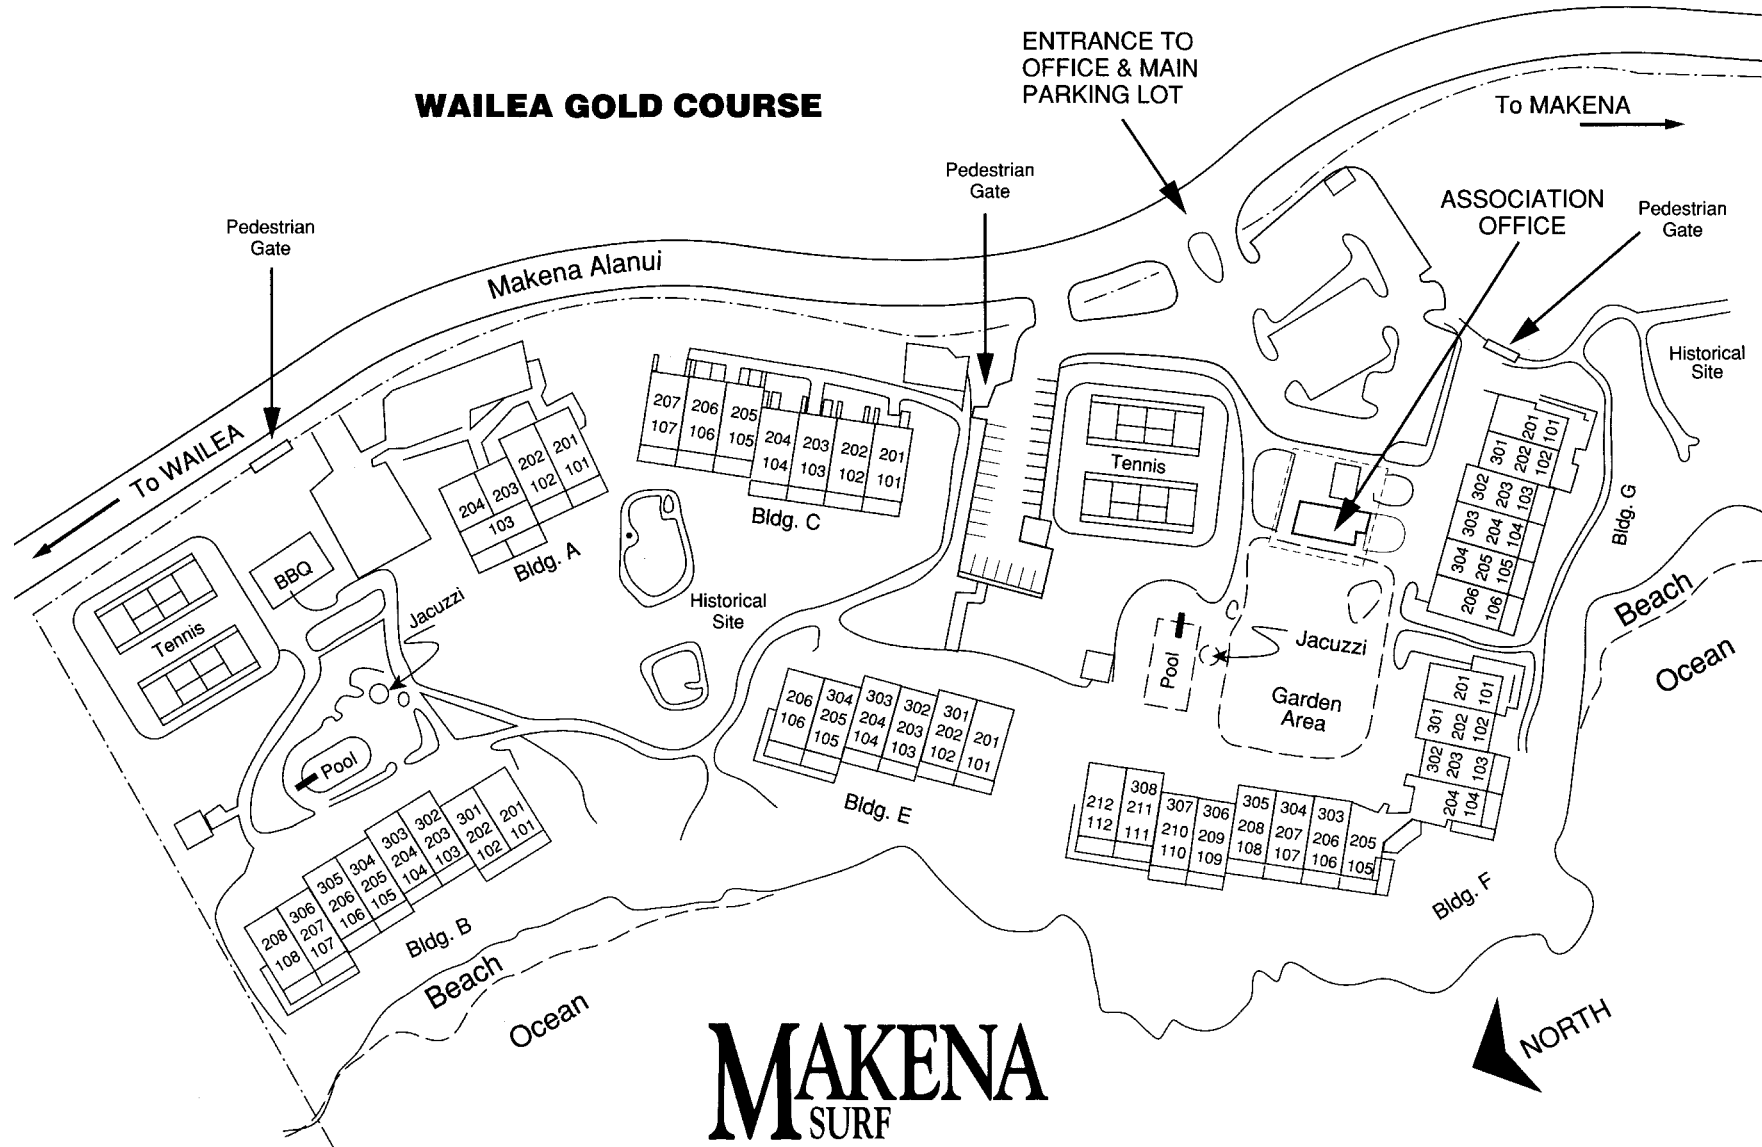

The Wailea Town Center  
161 Wailea Ike Place, Suite A-105, Wailea, HI 96753  
Toll Free: 888-343-MAUI • Office: 808-874-8688  
Fax: 808-874-8158 • Email: info@McEntireRealty.com

**MAKENA**  
SURF