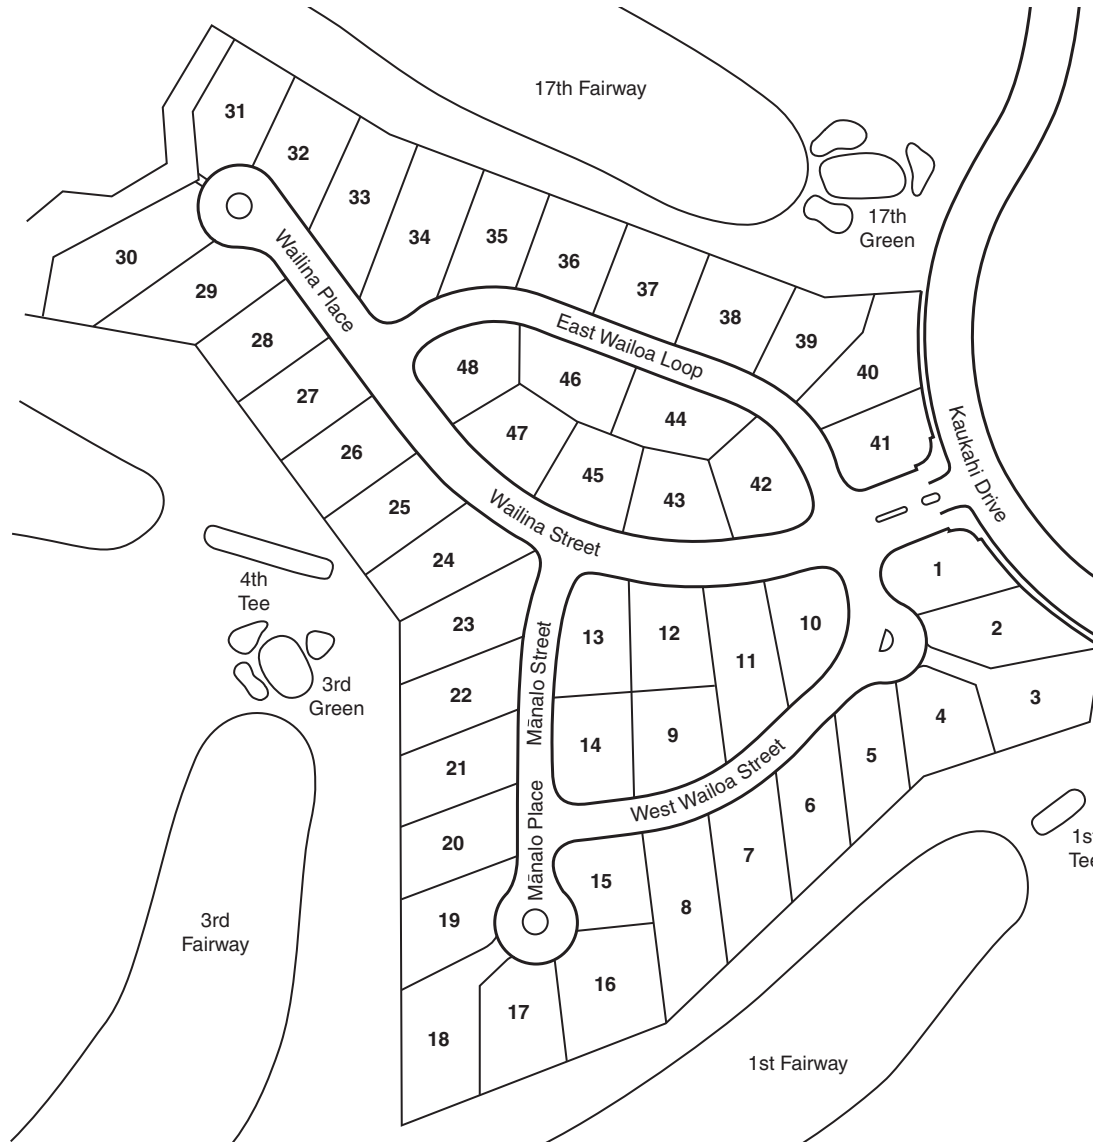

The Wailea Town Center
161 Wailea Ike Place, Suite A-105, Wailea, HI 96753
Toll Free: 888-343-MAUI • Office: 808-874-8688
Fax: 808-874-8158 • Email: info@McEntireRealty.com

WAILEA GOLF VISTAS