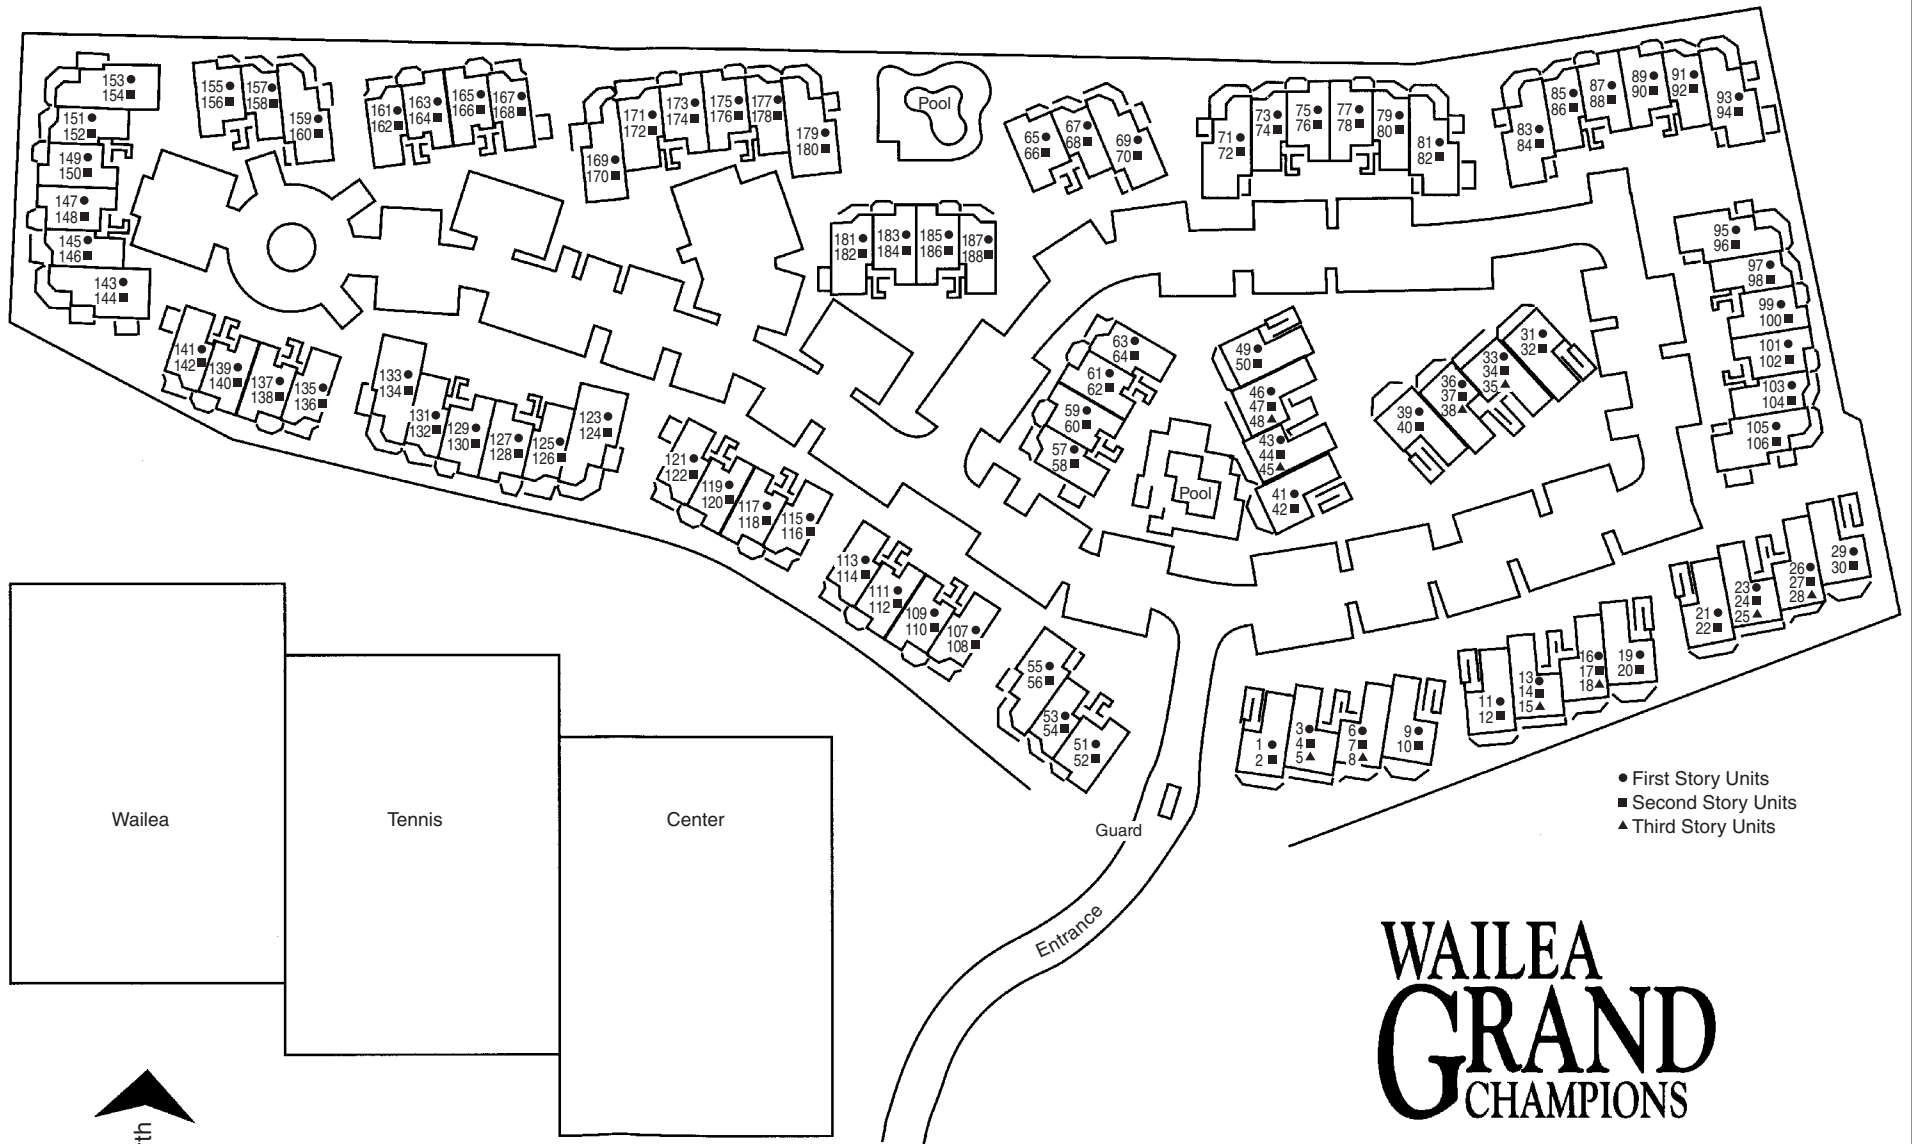

The Wailea Town Center
 161 Wailea Ike Place, Suite A-105, Wailea, HI 96753
 Toll Free: 888-343-MAUI • Office: 808-874-8688
 Fax: 808-874-8158 • Email: info@McEntireRealty.com

- First Story Units
- Second Story Units
- ▲ Third Story Units